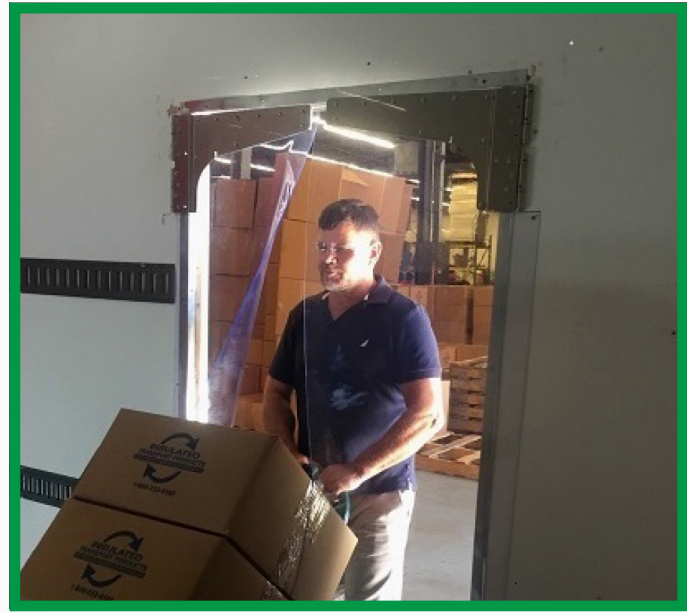

# SAFE-T-CLEAR CURTAIN

maintaining the integrity of fresh

- **Single-Sheeted low-temp, clear vinyl doors aid in maintaining a temperature controlled area as cargo is loaded and unloaded.**
- **Easy to install the low profile hardware that allows the vinyl doors to swing inward and outward with ease.**
- **The Auto-Close Hardware is designed so that user can change the tension as preferred with no tools required.**

- **Stainless steel hardware – will not rust.**
- **No strips to catch on product or to get in the way of the loader/unloader.**
- **Easy to replace and adds high visibility for safety.**

(800) 233.6180 FAX (706) 882.9536